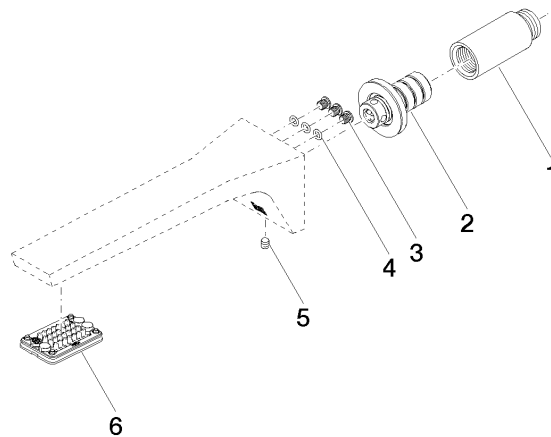

mm [inches]

Flow rate chart

Certificates

IAPMO_N-4976. IAPMO_8834 (1). IAPMO_6397.

13 800 705

Parts for other finishes can be found here: [Chrome](#)

Spare parts list

No.	Item Number	Name	Quantity used	Delivery time
1	09 24 03 081 10 90	extension	1	2
2	90 24 03 108 01 90	nipple set	1	2
3	09 30 30 113 20 90	screw	3	2
4	09 14 10 001 90	seal	3	2
5	90 31 11 004 00 90	pin	1	2
6	90 11 02 297 00 90	aerator	1	2